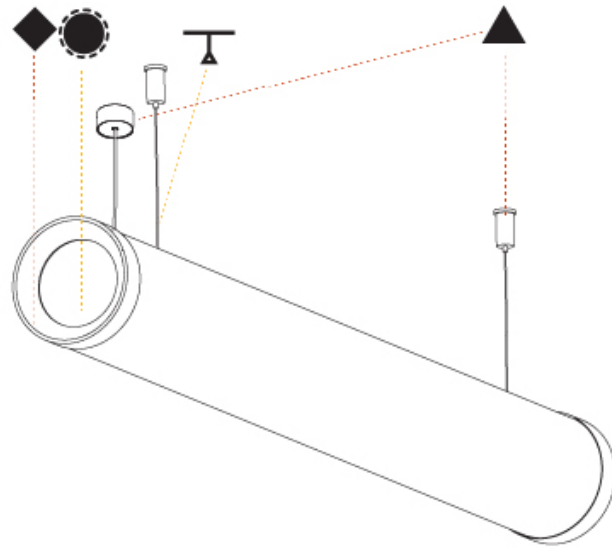

BUNGA PLUS SUSPENSION

A30703-

PROJECT
TYPE
SPECIFIER
QUANTITY
DATE

A